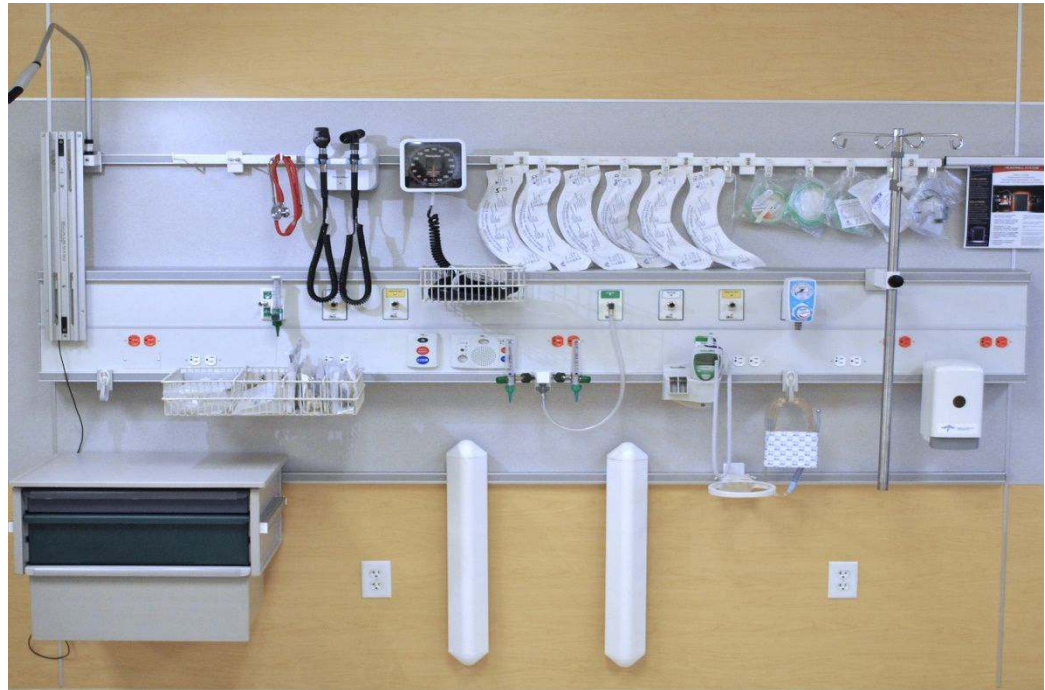

CHALLENGE:

How to create a clean, modern, user friendly environment with a cost effective and simple to install headwall product?

**SOLUTION:**

The Paladin “Revolution” headwall system is a state of the art integration of lighting, infection control, equipment management, and simple installation technology.

**Easy to install****Single point connections****Soft feed gas distribution to outlets****Double layers of integrated “EVOLUTION” equipment rail**

- **Flexibility to modify clinical needs while preserving the value of the wall system**
- **Adaptability to cost effectively manage changing technology and user needs**
- **Expandability to quickly add essential services during surge and other unforeseen events**
- **Integrated with “Evolution” Fairfield-style equipment rail system. Equipment rail clears the floor of technology and rolling stands which improves patient access, reduces trip hazards, and improves floor cleaning access.**
- Custom configuration of gas and electrical outlets
- Specify any manufacturer or type of outlet
- White with embedded anti-microbial finish, or a wide variety of RAL paint or wood grain finishes
- Supports hundreds of equipment management tools and accessories
- Non-invasive gas expansion with no system certification required