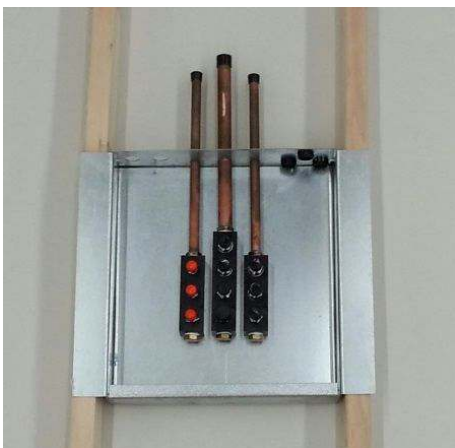

CHALLENGE:

How to create a clean, modern, user friendly environment with a cost effective and simple to install headwall product?

**SOLUTION:**

The Paladin “Revolution” headwall system is a state of the art integration of lighting, infection control, equipment management, and simple installation technology.

**Easy to install****Single point connections****Soft feed gas distribution to outlets****Double layers of integrated “EVOLUTION” equipment rail**

- **Flexibility to modify clinical needs while preserving the value of the wall system**
- **Adaptability to cost effectively manage changing technology and user needs**
- **Expandability to quickly add essential services during surge and other unforeseen events**
- **Integrated with “Evolution” Fairfield-style equipment rail system. Equipment rail clears the floor of technology and rolling stands which improves patient access, reduces trip hazards, and improves floor cleaning access.**
- Custom configuration of gas and electrical outlets
- Specify any manufacturer or type of outlet
- White with embedded anti-microbial finish, or a wide variety of RAL paint or wood grain finishes
- Supports hundreds of equipment management tools and accessories
- Non-invasive gas expansion with no system certification required