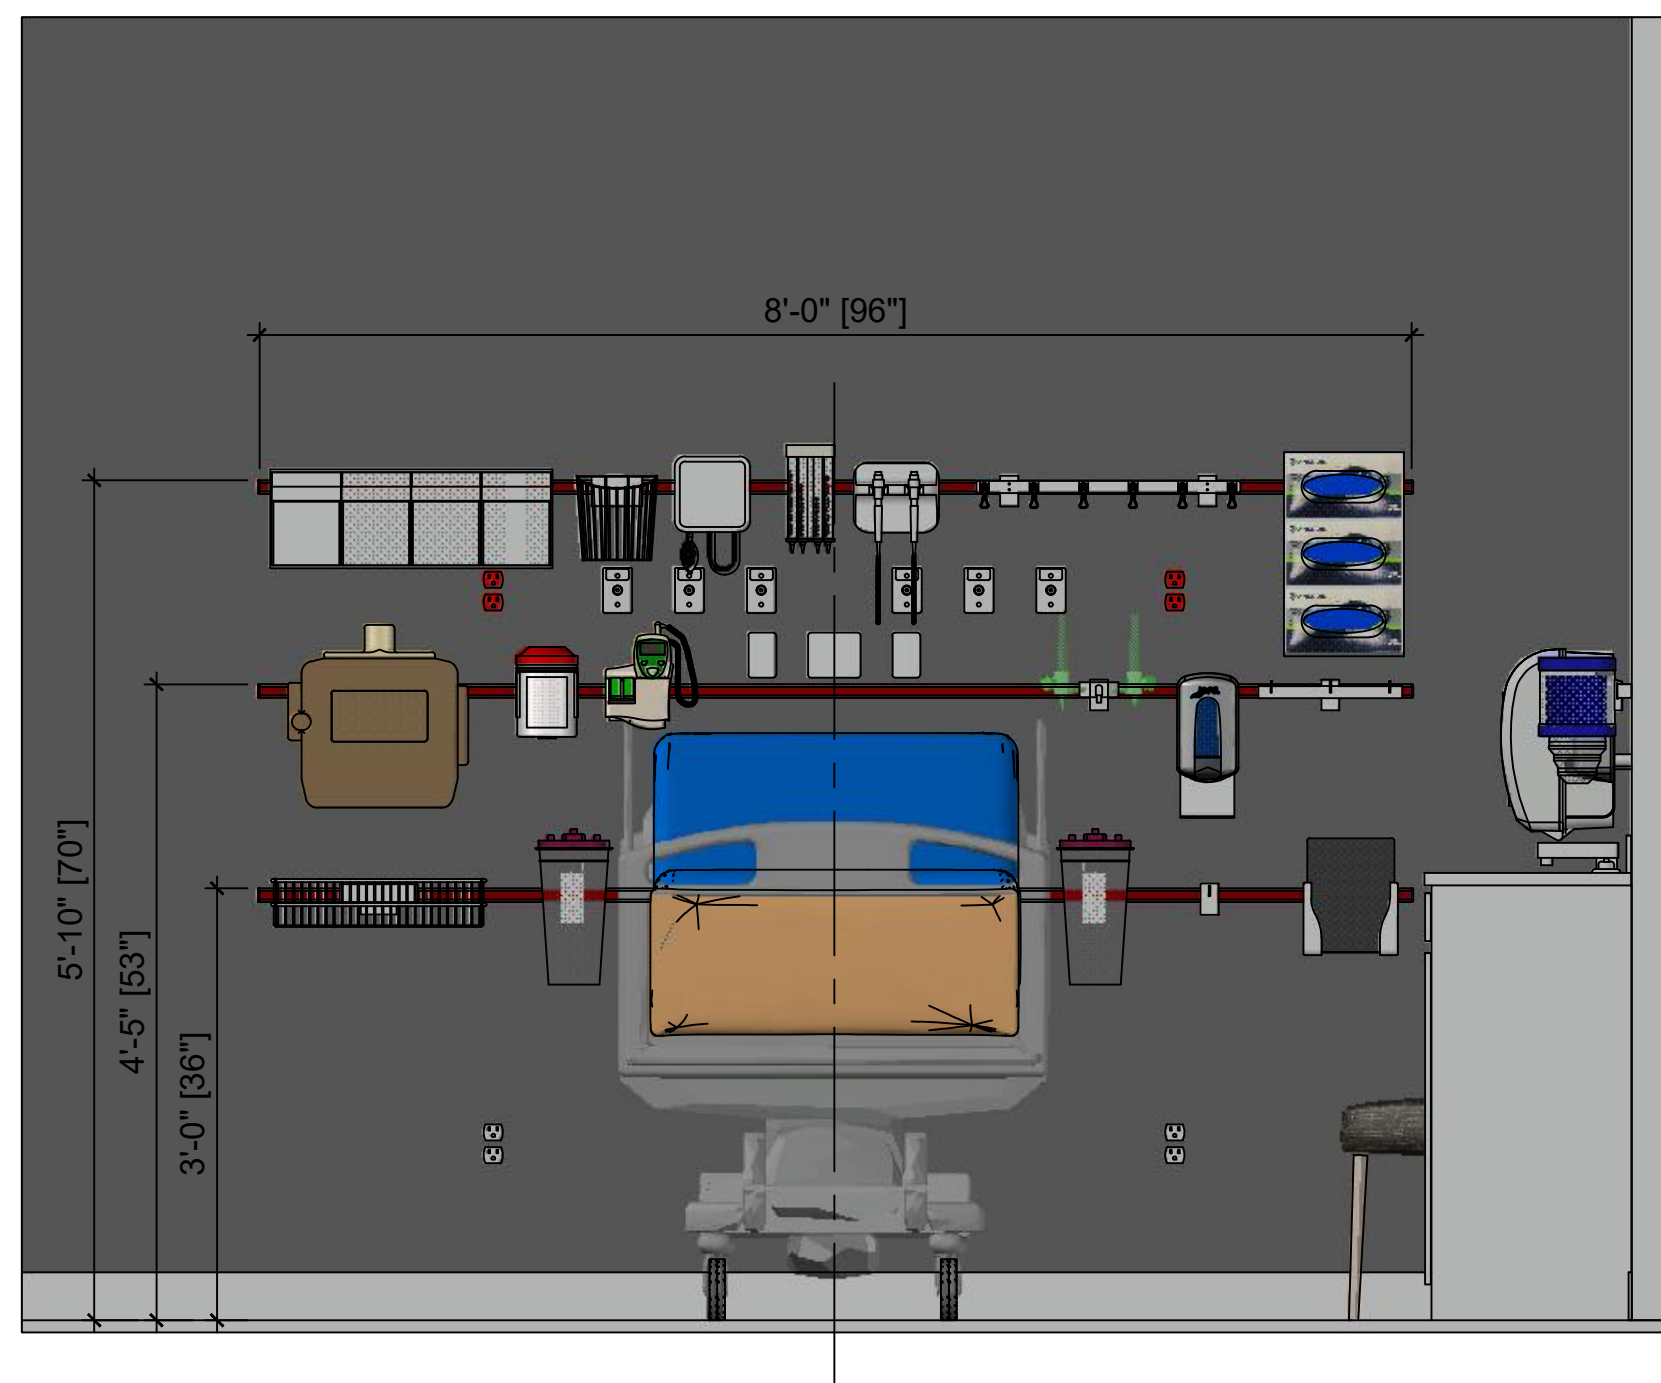

TOP VIEW
SCALE 3/4" = 1'-0"

ISOMETRICS

ACCESSORY TABLE	
Count	Name
1	PALADIN_3 HOOK HANGER_SM301-4-PM
1	PALADIN_4 BIN_SM201-4-PM
1	PALADIN_6 CLIP HANGER_SM401-6
1	PALADIN_CUFF BASKET_SM101-PM
1	PALADIN_EMESIS BAG_IC319-P
1	PALADIN_GLOVE BOX_IC288-3-DL-PM
1	PALADIN_HOOK HANGER_SM301-2
1	PALADIN_IPAD HOLDER_AC109M-PM
1	PALADIN_LARGE BASKET_SM103-PM
1	PALADIN_MED GAS BLOCK_GBO106
1	PALADIN_OPTHALMOSCOPE_DEM108-P
1	PALADIN_PAPER DISPENSER_IC416-P
1	PALADIN_RAIL_Rail 3.0
3	PALADIN_RAIL_Rail 8.0
1	PALADIN_SHARPS_IC317-P
1	PALADIN_FOAM_IC110-P
1	PALADIN_SOAP_IC110-P
1	PALADIN_SPECULA_DEM109-P
1	PALADIN_TERMOMETER_DEM110-P
2	PALADIN_VACUUM BOTTLE SLIDE_AC101-ABS
1	PALADIN_WELCH ALLYN BLOOD PRESSURE_DEM106-P
1	PALADIN_WIPES_IC112-P

FRONT VIEW
SCALE 3/4" = 1'-0"

LEFT SIDE VIEW
SCALE 3/4" = 1'-0"

Artist conceptual rendering