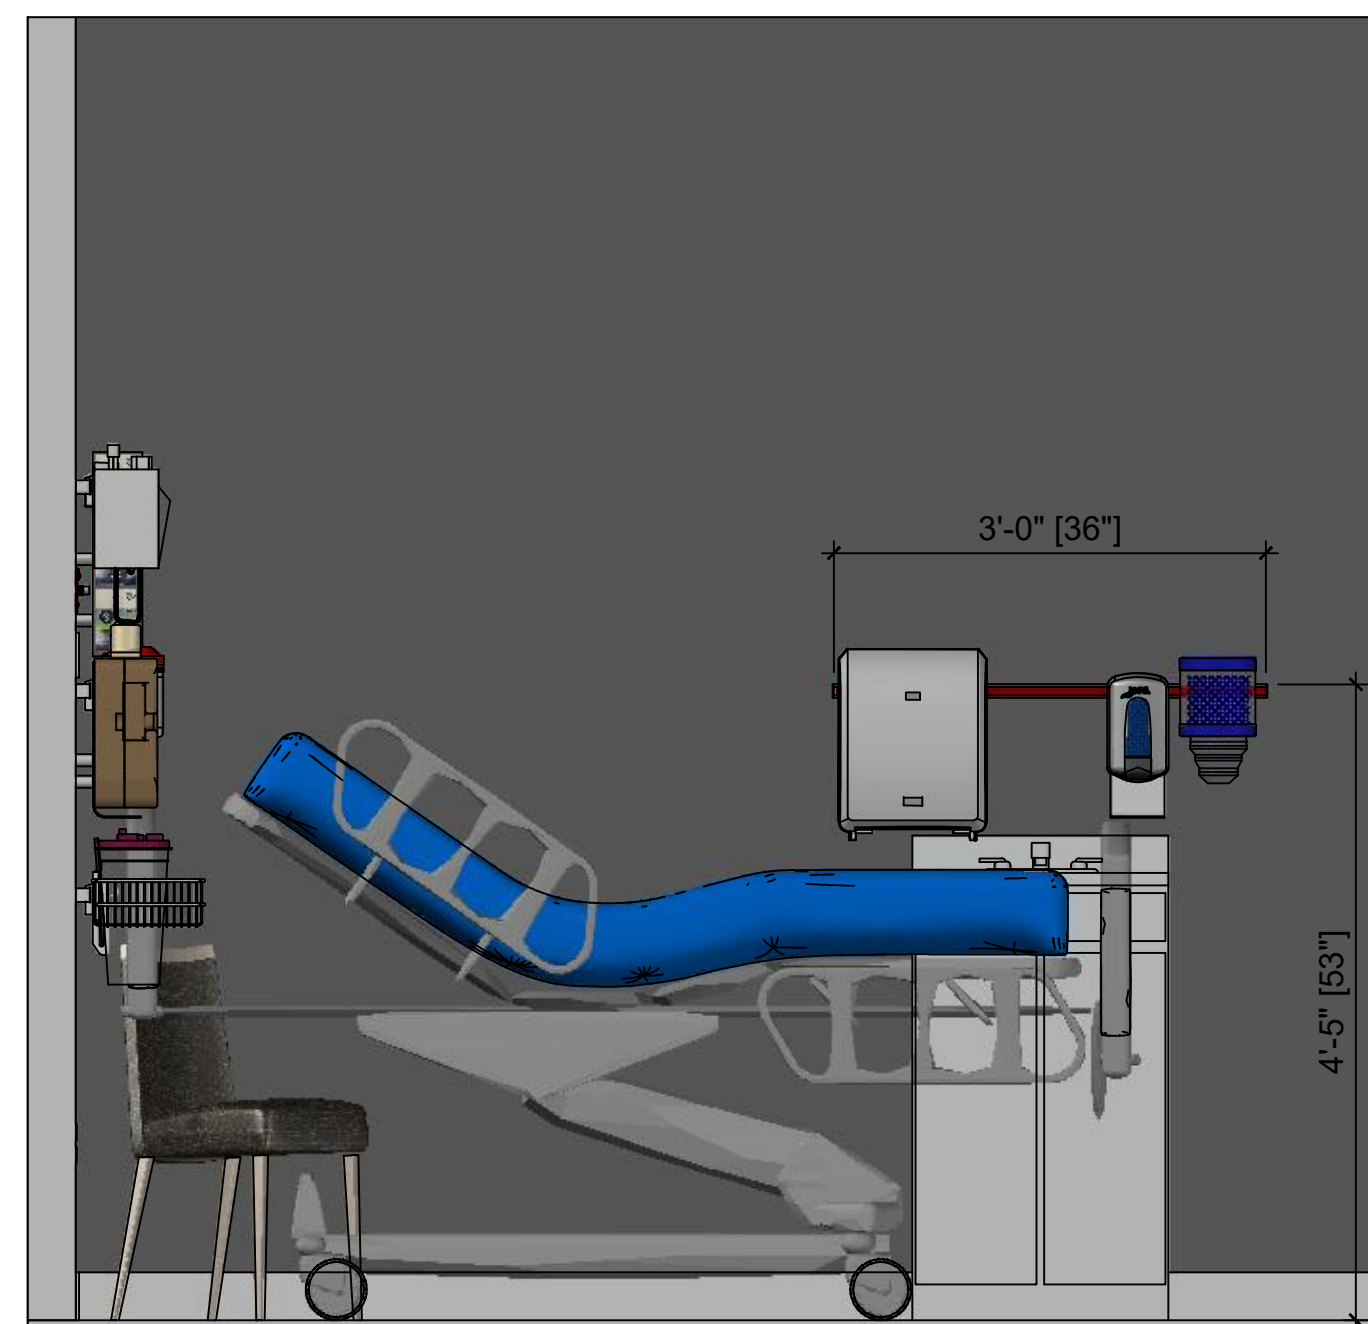

TOP VIEW
SCALE 3/4" = 1'-0"

ISOMETRICS

ACCESSORY TABLE	
Count	Name
1	PALADIN_3 HOOK HANGER_SM301-4-PM
1	PALADIN_4 BIN_SM201-4-PM
1	PALADIN_6 CLIP HANGER_SM401-6
1	PALADIN_CUFF BASKET_SM101-PM
1	PALADIN_EMESIS BAG_IC319-P
1	PALADIN_GLOVE BOX_IC288-3-DL-PM
1	PALADIN_HOOK HANGER_SM301-2
1	PALADIN_IPAD HOLDER_AC109M-PM
1	PALADIN_LARGE BASKET_SM103-PM
1	PALADIN_MED GAS BLOCK_GBO106
1	PALADIN_OPTHALMOSCOPE_DEM108-P
1	PALADIN_PAPER DISPENSER_IC416-P
1	PALADIN_RAIL_Rail 3.0
3	PALADIN_RAIL_Rail 8.0
1	PALADIN_SHARPS_IC317-P
1	PALADIN_FOAM_IC110-P
1	PALADIN_SOAP_IC110-P
1	PALADIN_SPECULA_DEM109-P
1	PALADIN_TERMOMETER_DEM110-P
2	PALADIN_VACUUM BOTTLE SLIDE_AC101-ABS
1	PALADIN_WELCH ALLYN BLOOD PRESSURE_DEM106-P
1	PALADIN_WIPES_IC112-P

FRONT VIEW
SCALE 3/4" = 1'-0"

LEFT SIDE VIEW
SCALE 3/4" = 1'-0"

Artist conceptual rendering